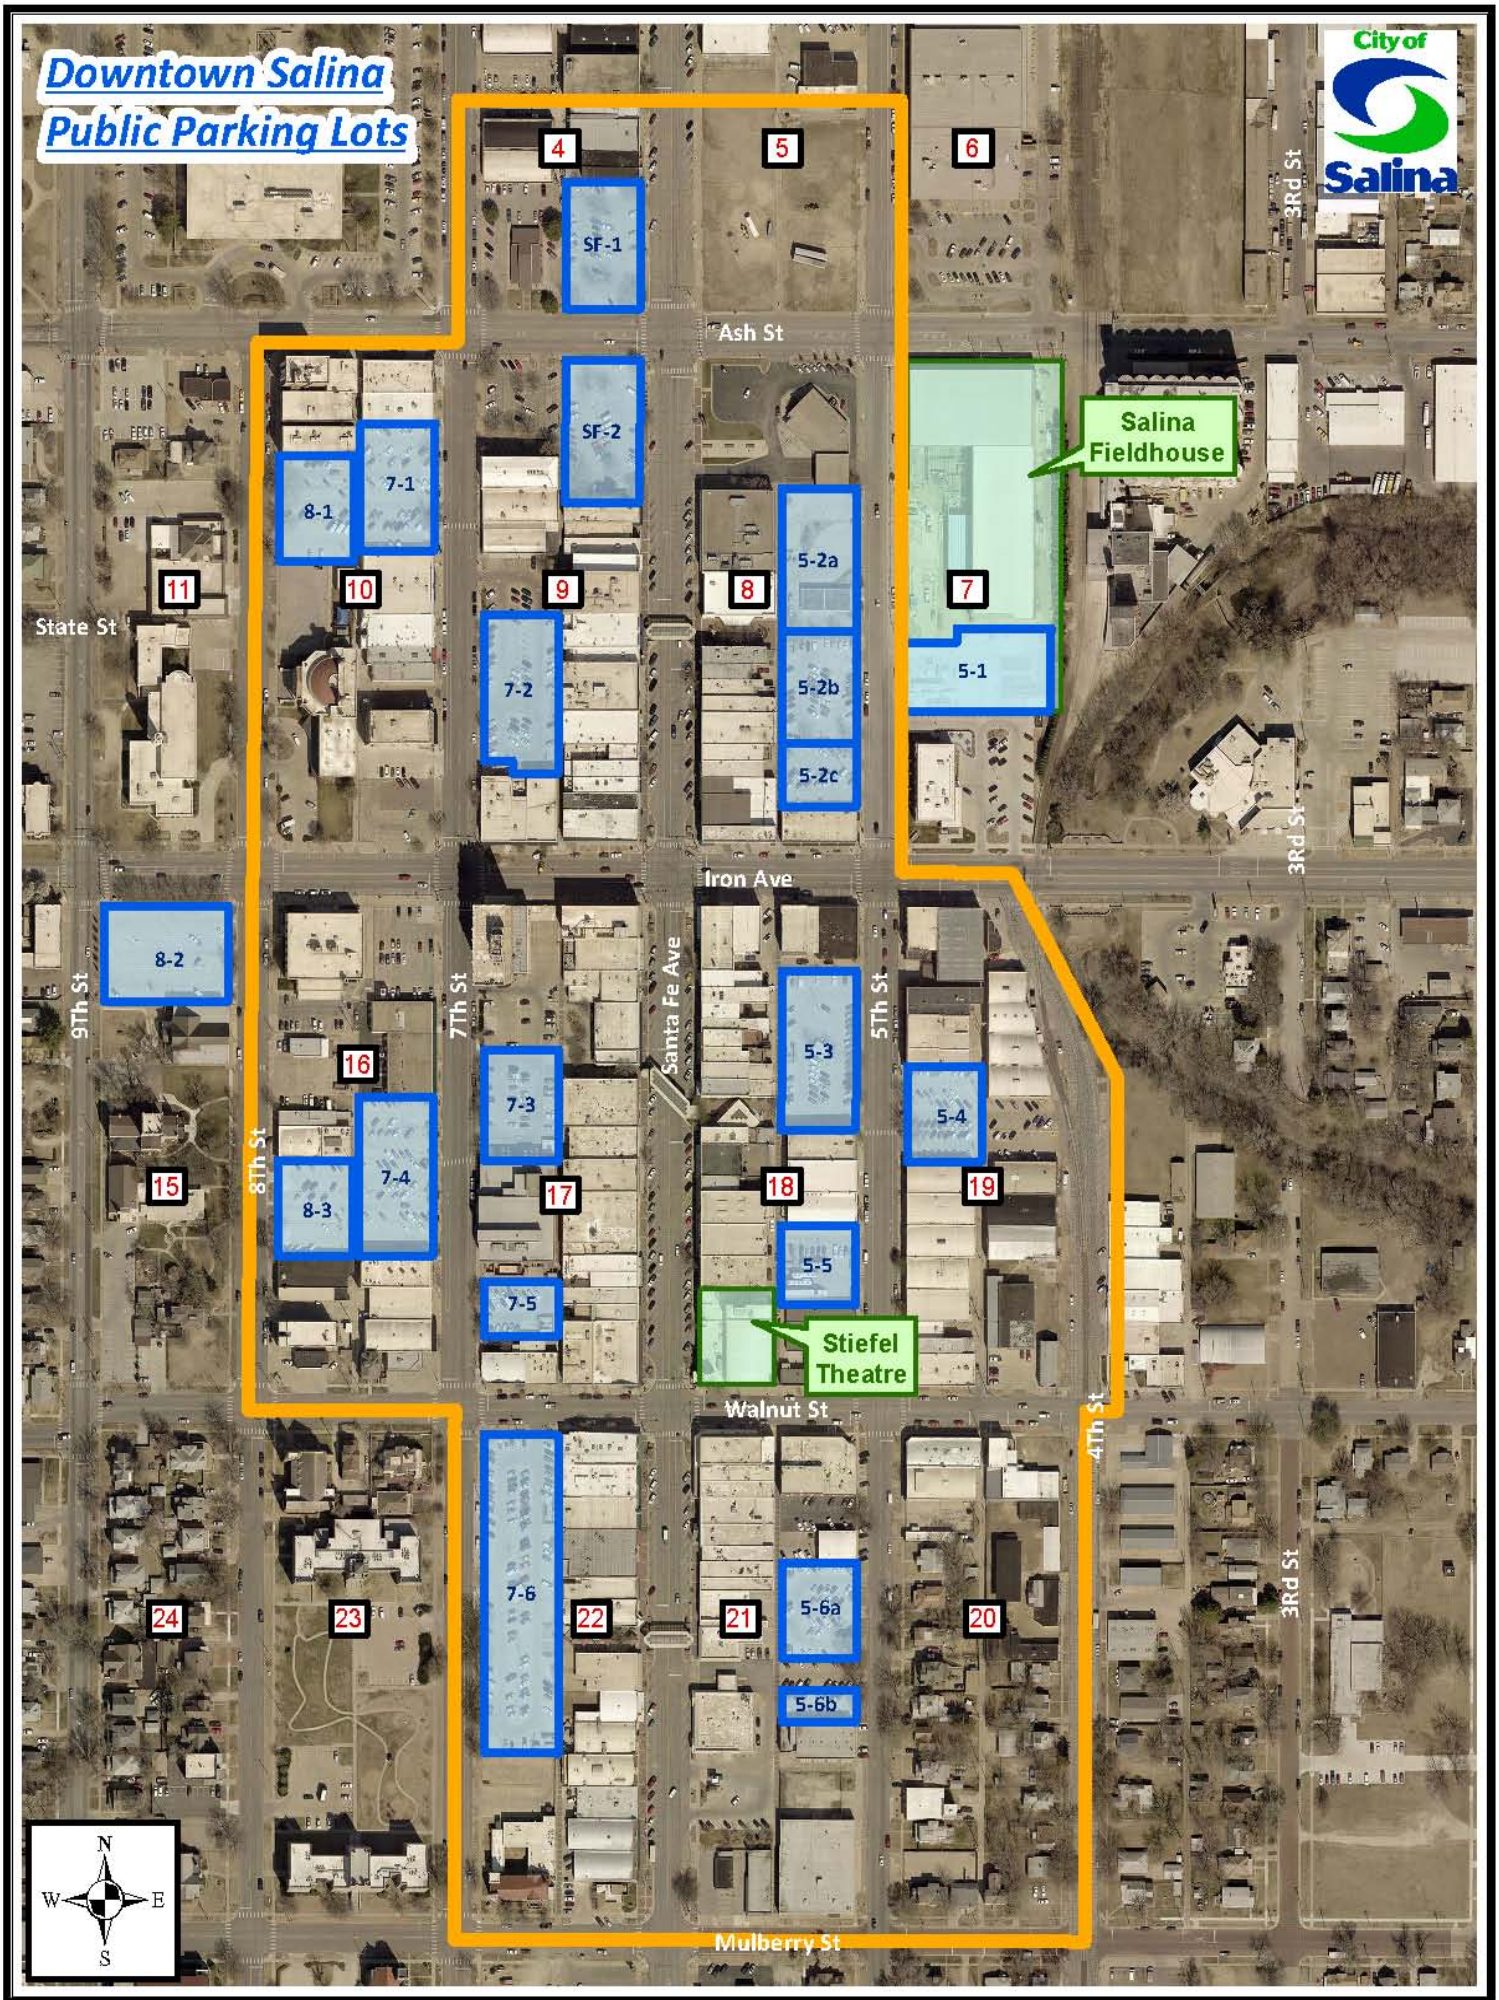

# Downtown Salina Public Parking Lots

05.14.19

## KEY INFORMATION

The map above depicts public parking lots in downtown Salina.

- Block numbers are depicted on the map in white boxes.
- Public parking lot numbers are depicted on the map in blue boxes.
- Street names are shown on the map in white text.
- The Salina Fieldhouse and Stiefel Theatre, primary parking generators downtown, are shown in green.

A table summarizing public parking lot locations (by block), number of spaces available and duration, along with a summary of public on-street parking spaces, is provided on the reverse side of this handout.

## PUBLIC PARKING