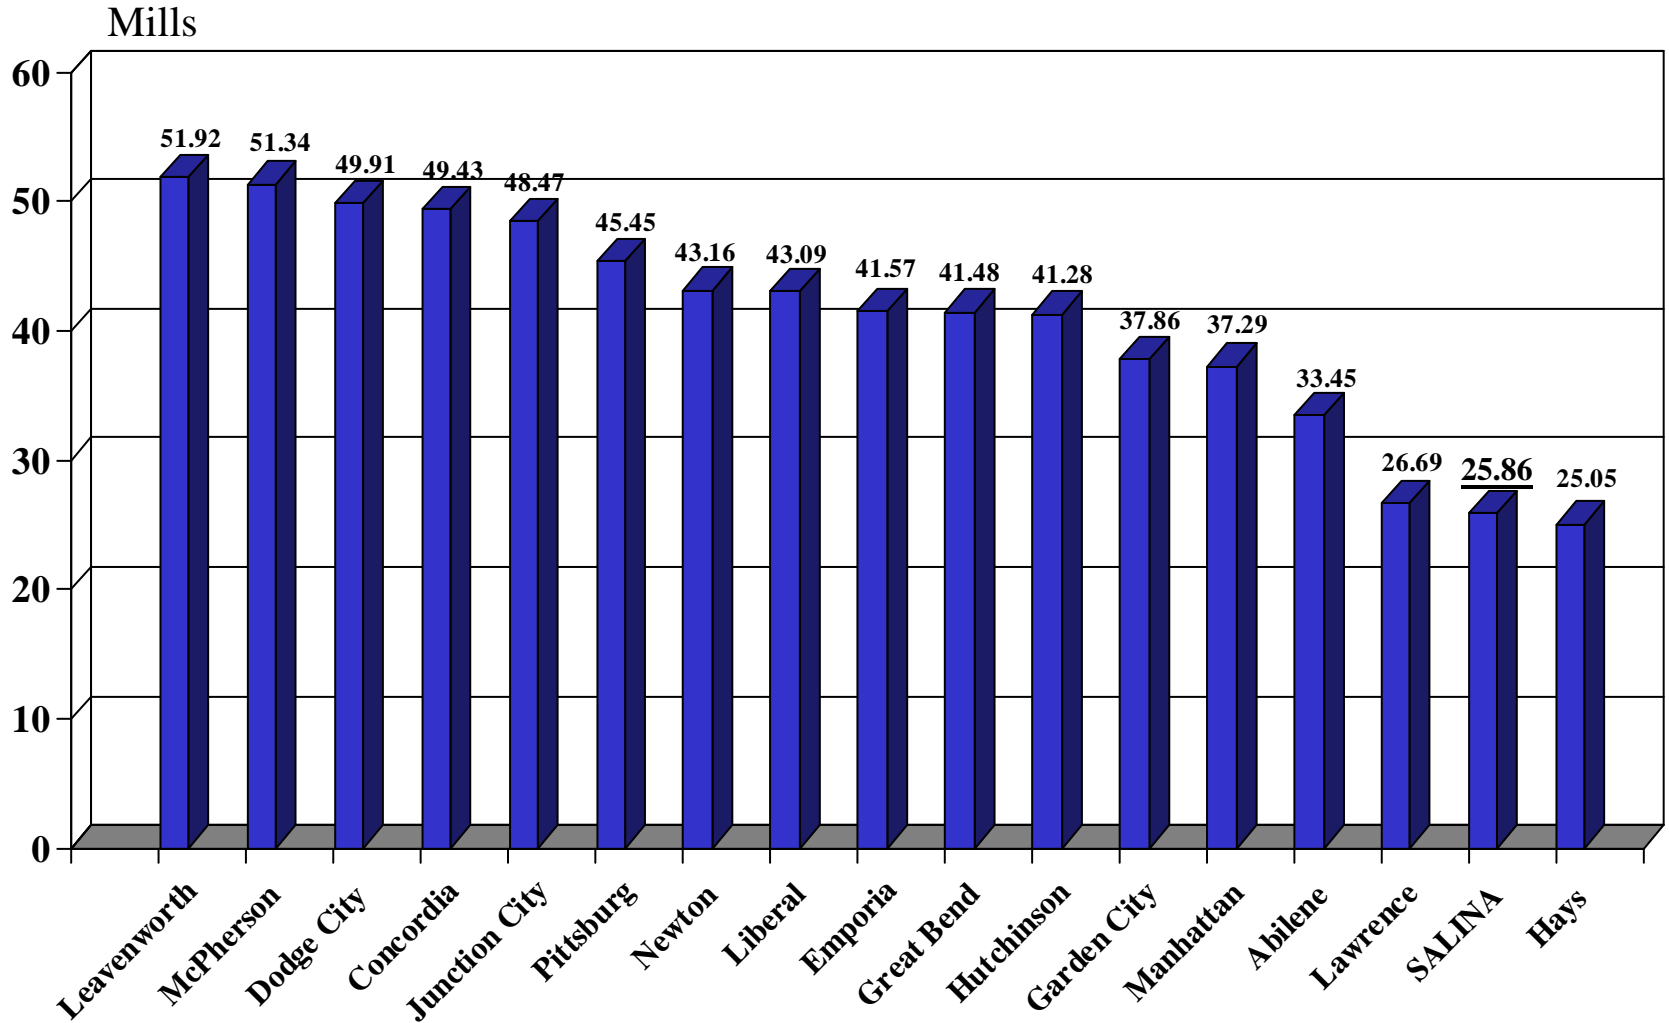

# City Property Tax Levys

January 2010

City Mill Levy