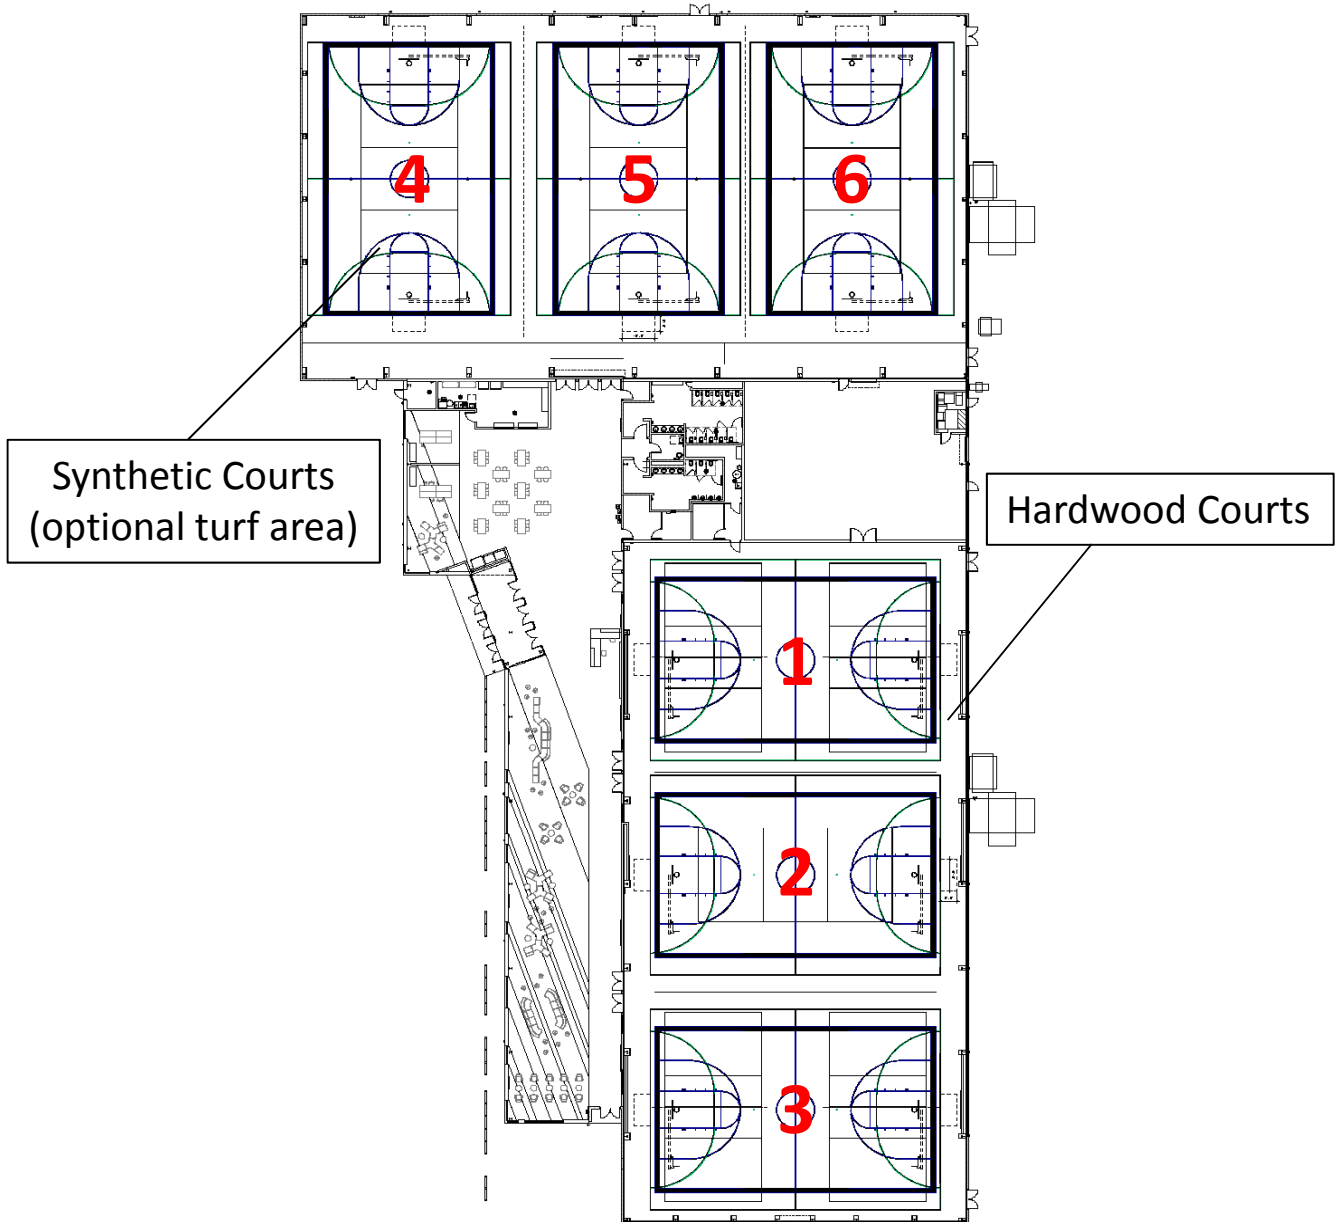

The Fieldhouse features several multi-purpose surfaces including hardwood, turf and synthetic courts. Three hardwood and three synthetic (six total) basketball courts are featured. The courts are cross-lined to include eight volleyball courts and six futsal courts. Optional turf features one regulation soccer field and three small sided soccer fields. The facility also contains specialized equipment such as drop down batting cages and pitching tunnels. The turf accommodates sports such as soccer, football, kickball, golf, baseball, softball, and lacrosse while the courts accommodate volleyball, futsal, dodgeball, cheer, dance, and more!

This beautiful facility was made possible through the cooperation of public and private partnerships.

Everyone...Bring it to the House!

Facility Layout

Everyone...Bring it to the House!

Fieldhouse Specifications